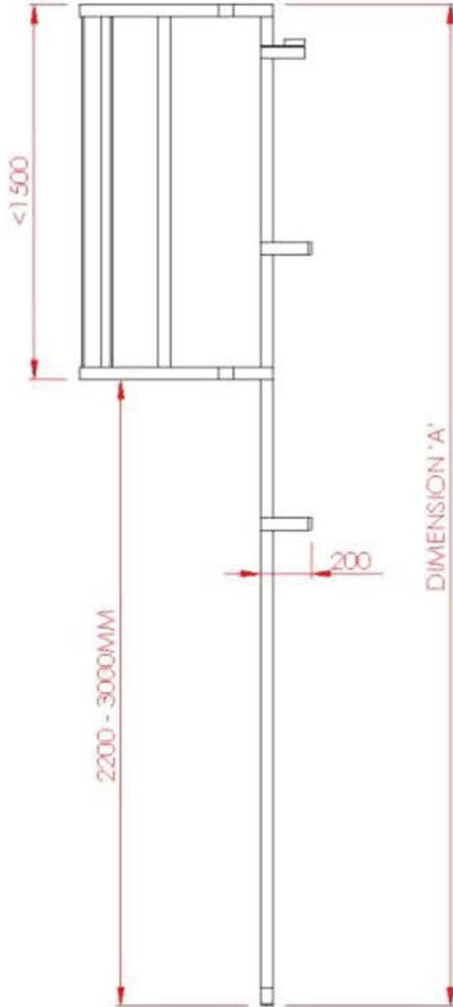

BL-S-WH: STEEL VERTICAL LADDER WITH SAFETY CAGE

Ladder Specifications

Stiles: 50 x 10
 Rung: 20mm round Bar
 Stand-off Brackets from 50 x 10 flat bar
 Fixings in Stainless Steel
 Finish: Galvanised
 Overall Ladder Width: 488mm
 Clear Stand-off Distance from Wall: 150mm

Cage Specifications

Cages above 2200 – 3000mm
 Strap 50 x 10mm Flat bar
 Fixings: Dome Head Bolts
 5 No Straps as BS4211: 2005
 + A1 2008

Bilco UK Ltd.
 Park Farm Business Centre
 Fornham St. Genevieve
 Bury St. Edmunds
 Suffolk
 IP28 6TS
 Contact us:
 Tel 01284 701696
 Fax 01284 702531
 E-mail bilcouk@bilco.com
 Web www.bilcouk@bilco.com