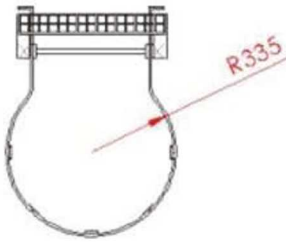

BL-S-WH: STEEL VERTICAL LADDER WITH SAFETY CAGE

Ladder Specifications

Stiles: 50 x 10
 Rung: 20mm round Bar
 Stand-off Brackets from 50 x 10 flat bar
 Fixings in Stainless Steel
 Finish: Galvanised
 Overall Ladder Width: 488mm
 Clear Stand-off Distance from Wall: 150mm

Cage Specifications

Cages above 2200 – 3000mm
 Strap 50 x 10mm Flat bar
 Fixings: Dome Head Bolts
 5 No Straps as BS4211: 2005
 + A1 2008

Bilco UK Ltd.
 Park Farm Business Centre
 Fornham St. Genevieve
 Bury St. Edmunds
 Suffolk
 IP28 6TS
 Contact us:
 Tel 01284 701696
 Fax 01284 702531
 E-mail bilcouk@bilco.com
 Web www.bilcouk@bilco.com