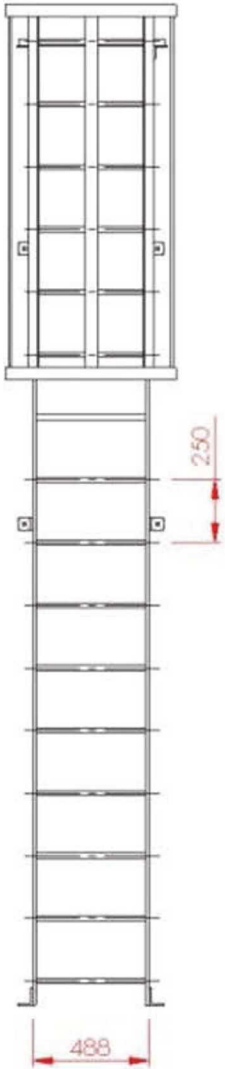

BL-S-WH: STEEL VERTICAL LADDER WITH SAFETY CAGE

Ladder Specifications

Stiles: 50 x 10
 Rung: 20mm round Bar
 Stand-off Brackets from 50 x 10 flat bar
 Fixings in Stainless Steel
 Finish: Galvanised
 Overall Ladder Width: 488mm
 Clear Stand-off Distance from Wall: 150mm

Cage Specifications

Cages above 2200 – 3000mm
 Strap 50 x 10mm Flat bar
 Fixings: Dome Head Bolts
 5 No Straps as BS4211: 2005
 + A1 2008

Bilco UK Ltd.
 Park Farm Business Centre
 Fornham St. Genevieve
 Bury St. Edmunds
 Suffolk
 IP28 6TS
 Contact us:
 Tel 01284 701696
 Fax 01284 702531
 E-mail bilcouk@bilco.com
 Web www.bilcouk@bilco.com