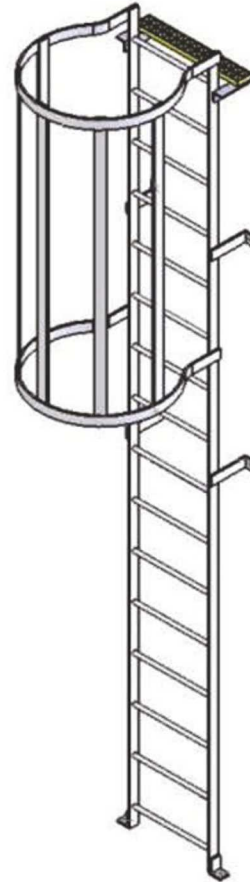

BL-S-WH: STEEL VERTICAL LADDER WITH SAFETY CAGE

Ladder Specifications

Stiles: 50 x 10
 Rung: 20mm round Bar
 Stand-off Brackets from 50 x 10 flat bar
 Fixings in Stainless Steel
 Finish: Galvanised
 Overall Ladder Width: 488mm
 Clear Stand-off Distance from Wall: 150mm

Cage Specifications

Cages above 2200 – 3000mm
 Strap 50 x 10mm Flat bar
 Fixings: Dome Head Bolts
 5 No Straps as BS4211: 2005
 + A1 2008

Bilco UK Ltd.
 Park Farm Business Centre
 Fornham St. Genevieve
 Bury St. Edmunds
 Suffolk
 IP28 6TS
 Contact us:
 Tel 01284 701696
 Fax 01284 702531
 E-mail bilcouk@bilco.com
 Web www.bilcouk@bilco.com