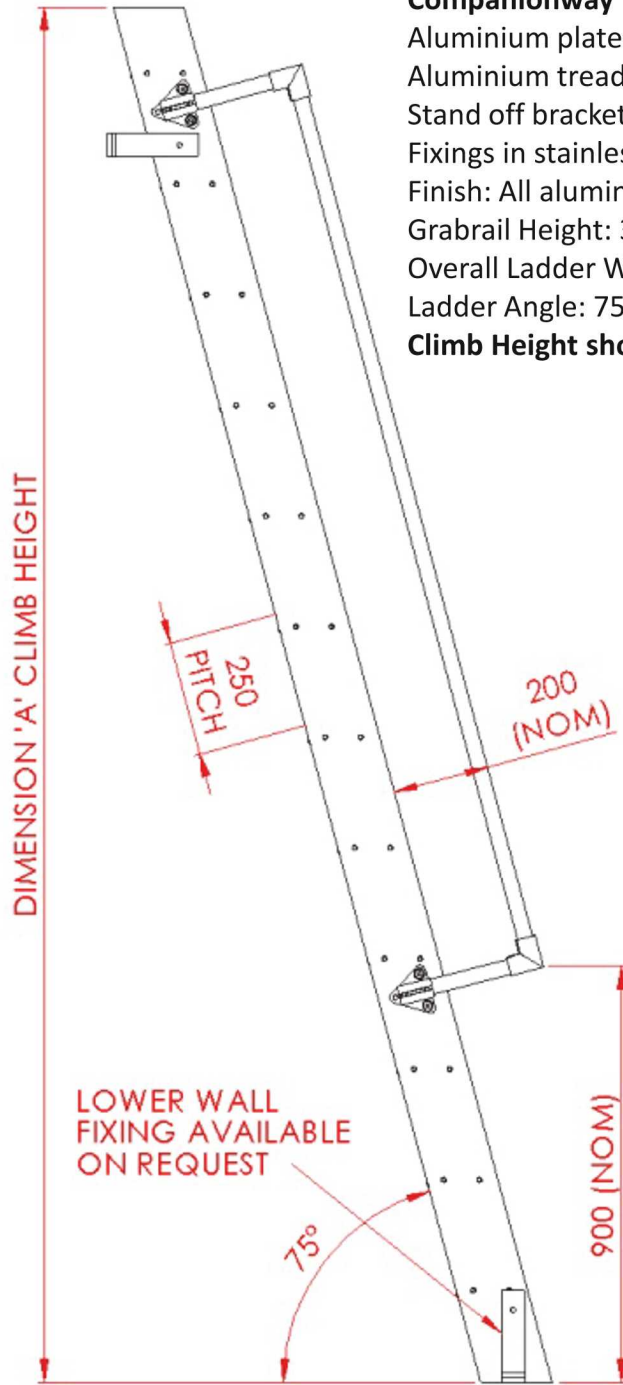

# BL-COMPA: ALUMINIUM COMPANIONWAY LADDER

**Companionway Ladder Specification**  
 Aluminium plate stiles  
 Aluminium treads with integrated grip  
 Stand off brackets from flat bar  
 Fixings in stainless steel  
 Finish: All aluminium in mill finish  
 Grabrail Height: 300mm (nom)  
 Overall Ladder Width: 600mm (nom)  
 Ladder Angle: 75 degrees  
**Climb Height should not exceed 3m**