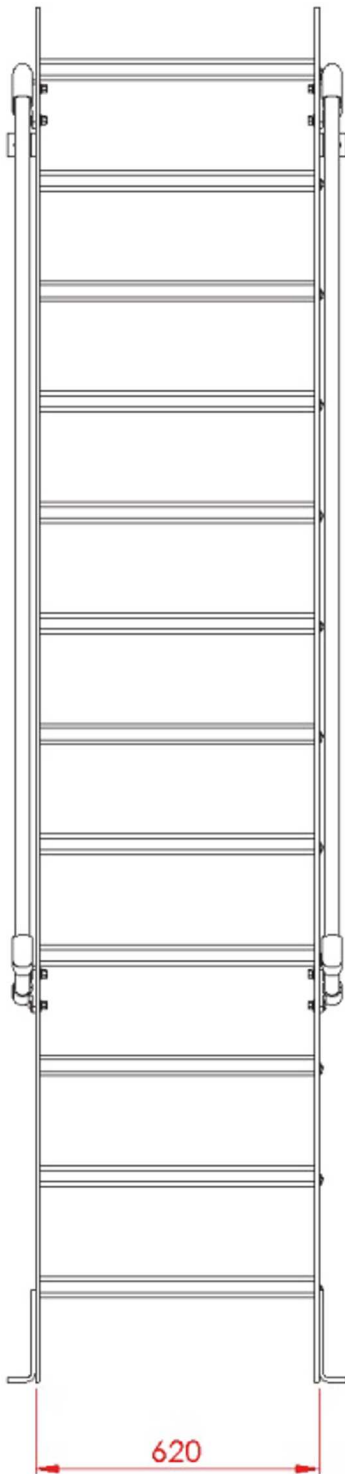

# BL-COMPA: ALUMINIUM COMPANIONWAY LADDER

**Companionway Ladder Specification**  
 Aluminium plate stiles  
 Aluminium treads with integrated grip  
 Stand off brackets from flat bar  
 Fixings in stainless steel  
 Finish: All aluminium in mill finish  
 Grabrail Height: 300mm (nom)  
 Overall Ladder Width: 600mm (nom)  
 Ladder Angle: 75 degrees  
**Climb Height should not exceed 3m**